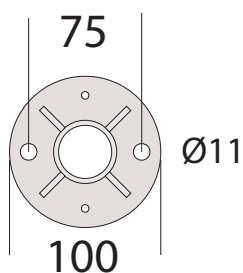

STAINLESS STEEL POST AISI 304, 316

Article REXAL 983xx

42.4mm

Foot included

Threaded holes M8

For glass clamp without
Safety plate for 8-12.76
glass. Standard 180°, 90°,
135°. 304, 316 satin & and
316 polished