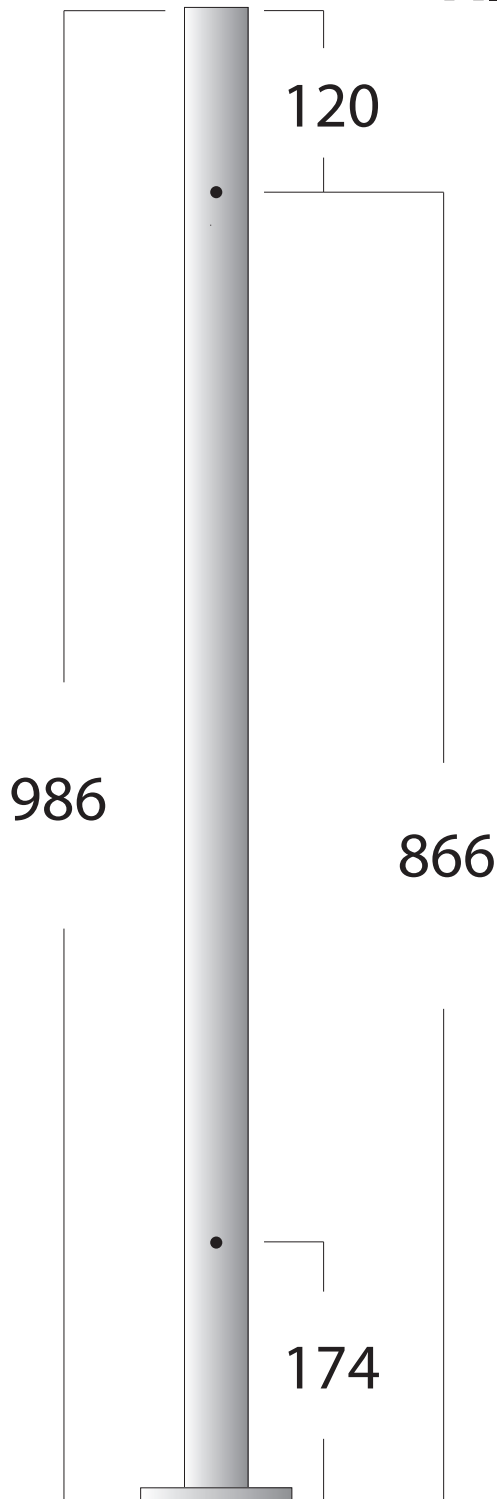

STAINLESS STEEL POST AISI 304, 316

Article REXAL 983xx

42.4mm

Foot included

Threaded holes M8

For glass clamp without
Safety plate for 8-12.76
glass. Standard 180°, 90°,
135°. 304, 316 satin & and
316 polished