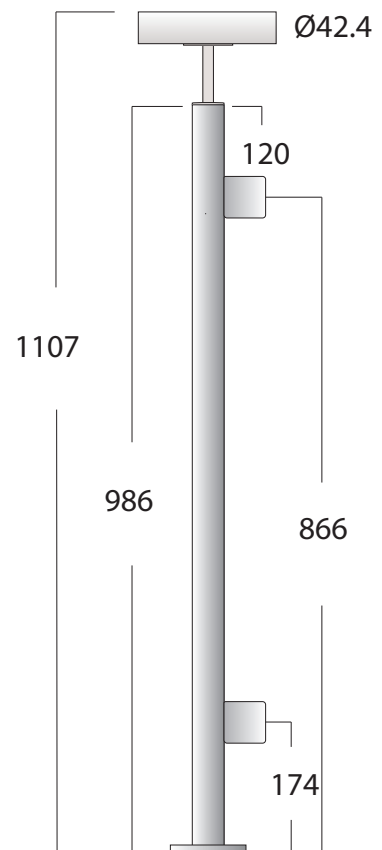

STAINLESS STEEL POST AISI 304, 316

Article REXAL 983xx

42.4mm

Foot included

Threaded holes M8

For glass clamp without
Safety plate for 8-12.76
glass. Standard 180°, 90°,
135°. 304, 316 satin & and
316 polished