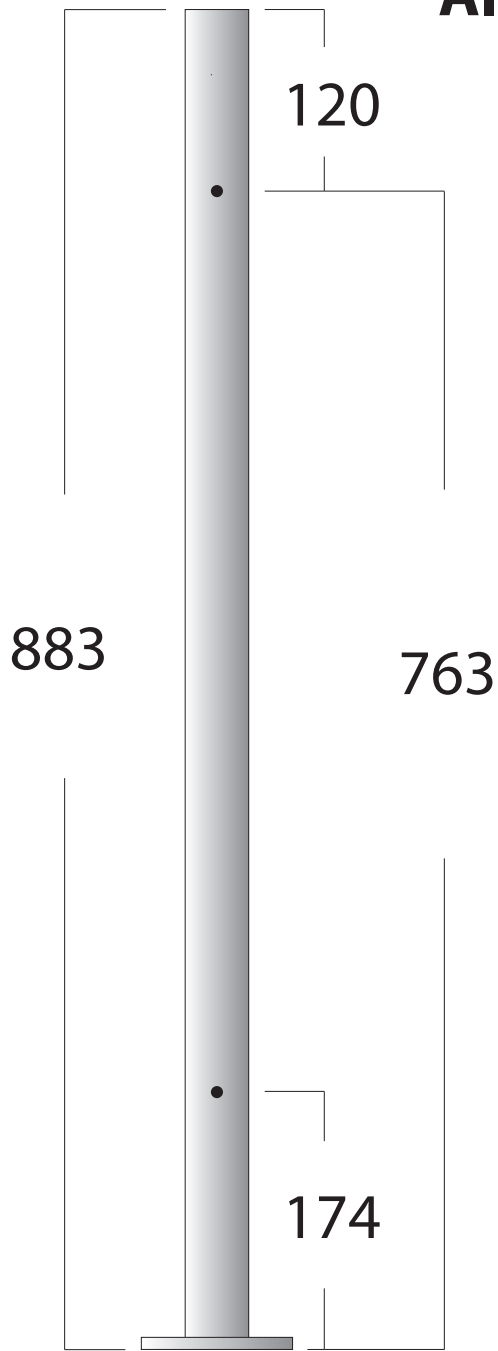

# STAINLESS STEEL POST AISI 304, 316

Article REXAL 883xx	For glass clamp without Safety plate for 8-12.76 glass. Standard 180 °, 90 °, 135 °. 304, 316 satin & and 316 polished
42.4mm	
Foot included	
Threaded holes M8	