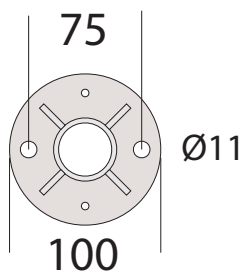

# STAINLESS STEEL POST AISI 304, 316

Article REXAL 883xx	For glass clamp without Safety plate for 8-12.76 glass. Standard 180 °, 90 °, 135 °. 304, 316 satin & and 316 polished
42.4mm	
Foot included	
Threaded holes M8	