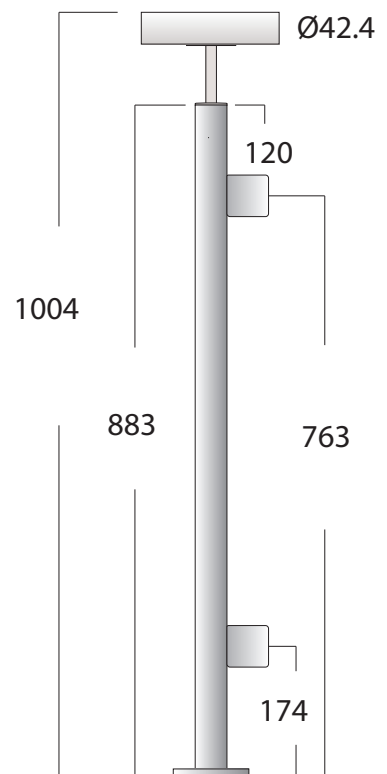

# STAINLESS STEEL POST AISI 304, 316

Article REXAL 883xx	For glass clamp without Safety plate for 8-12.76 glass. Standard 180 °, 90 °, 135 °. 304, 316 satin & and 316 polished
42.4mm	
Foot included	
Threaded holes M8	