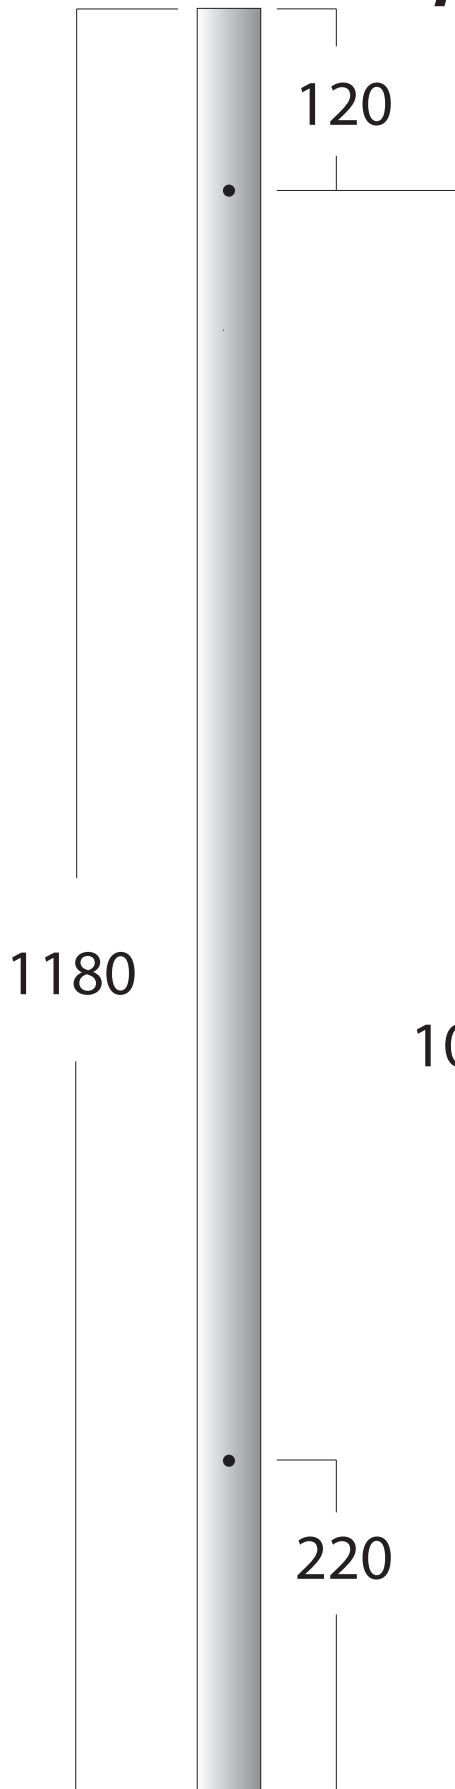

STAINLESS STEEL POST AISI 304, 316

Article REXAL 1180xxK	For glass clamp with Safety plate for 8-12.76 glass.
42.4mm	Standard 180°, 90°, 135°.
Foot included	304, 316 satin & and 316 polished
Threaded holes M8	