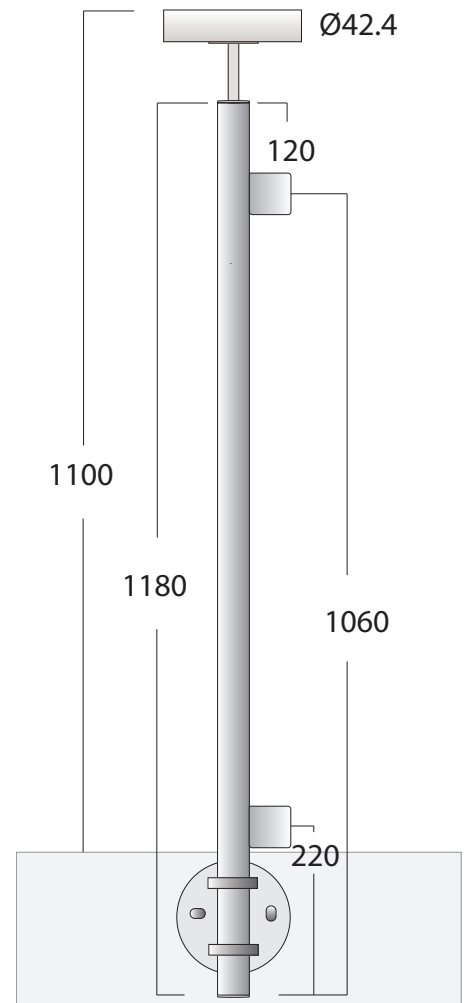

STAINLESS STEEL POST AISI 304, 316

Article REXAL 1180xxK	For glass clamp with Safety plate for 8-12.76 glass.
42.4mm	Standard 180°, 90°, 135°.
Foot included	304, 316 satin & and 316 polished
Threaded holes M8	