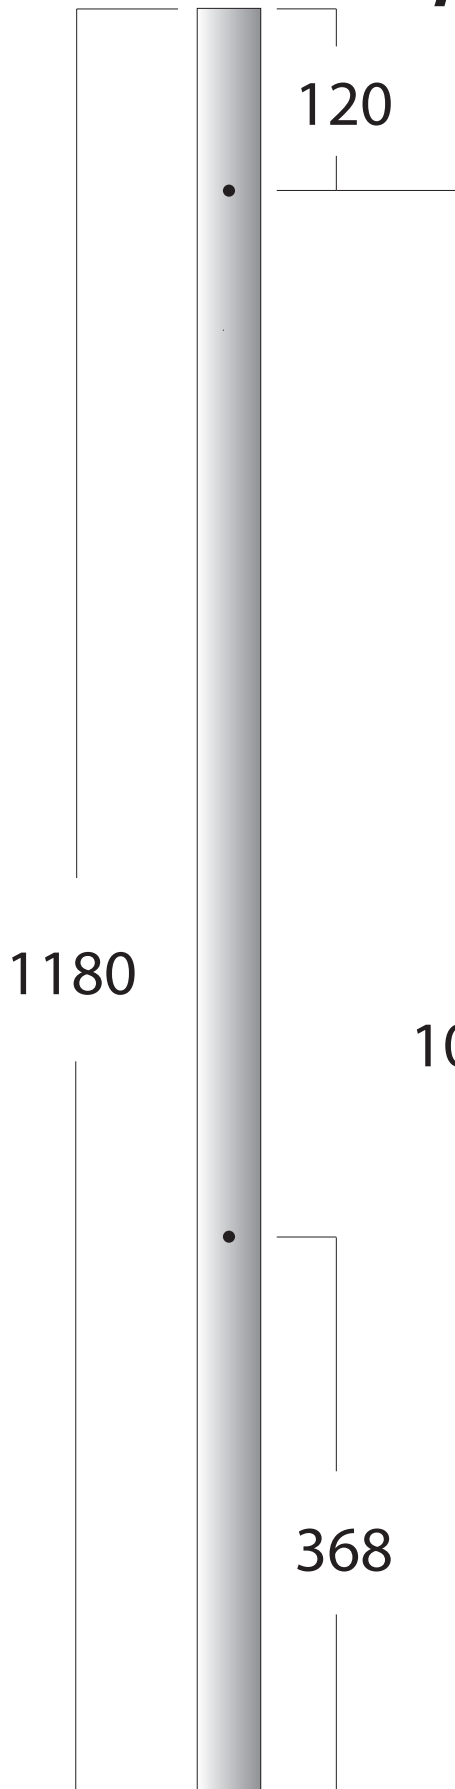

# STAINLESS STEEL POST AISI 304, 316

Article REXAL 1180xx	For glass clamp without Safety plate for 8-12.76 glass. Standard 180 °, 90 °, 135 °. 304, 316 satin & and 316 polished
42.4mm	
Foot included	
Threaded holes M8	