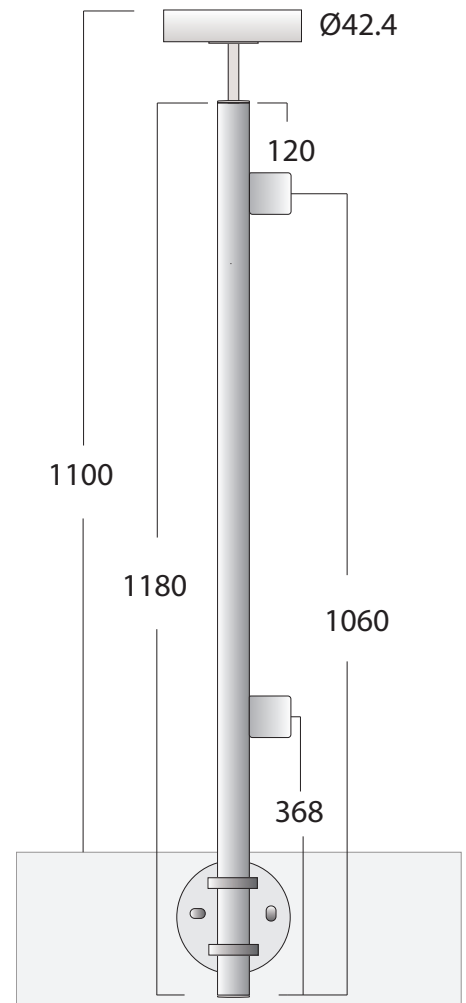

# STAINLESS STEEL POST AISI 304, 316

Article REXAL 1180xx	For glass clamp without Safety plate for 8-12.76 glass. Standard 180 °, 90 °, 135 °. 304, 316 satin & and 316 polished
42.4mm	
Foot included	
Threaded holes M8	