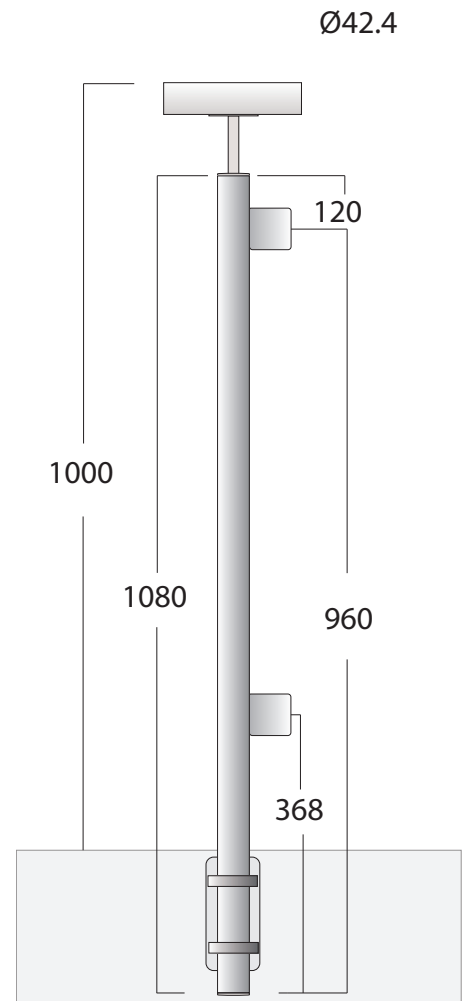

STAINLESS STEEL POST AISI 304, 316

Article REXAL 1080xx

42.4mm

For glass clamp without Safety plate for 8-12.76 glass.
Standard 180°, 90°, 135°. 304, 316 satin & and 316 polished

Threaded holes M8