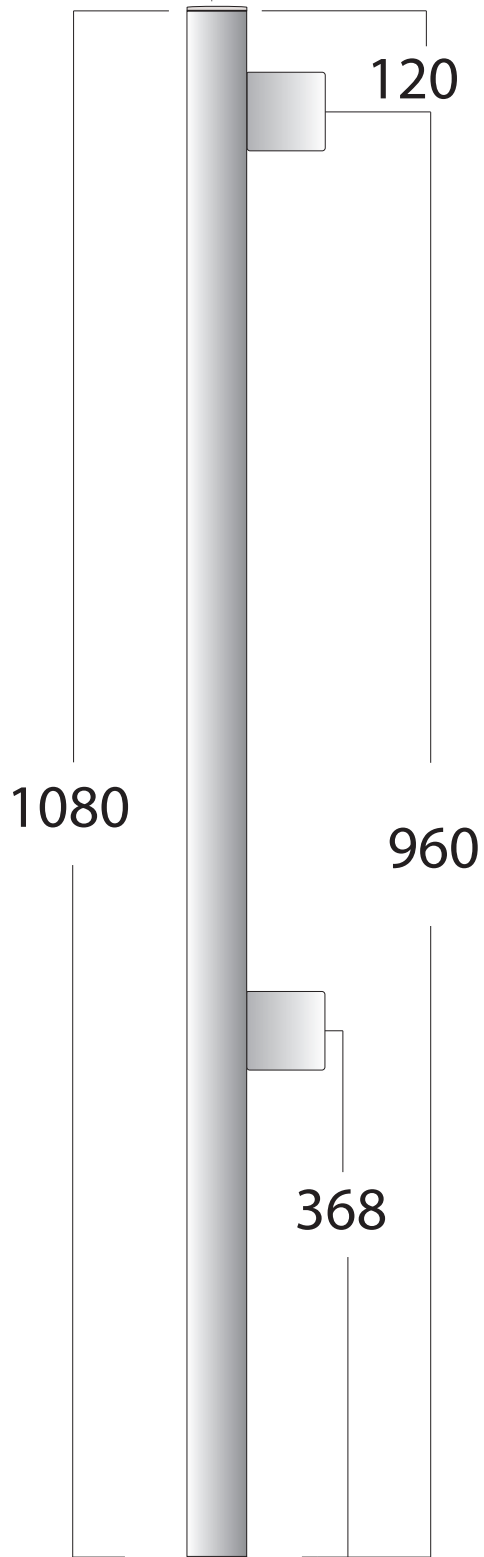

STAINLESS STEEL POST AISI 304, 316

Article REXAL 1080xx

42.4mm

For glass clamp without Safety plate for 8-12.76 glass.
Standard 180°, 90°, 135°. 304, 316 satin & and 316 polished

Threaded holes M8